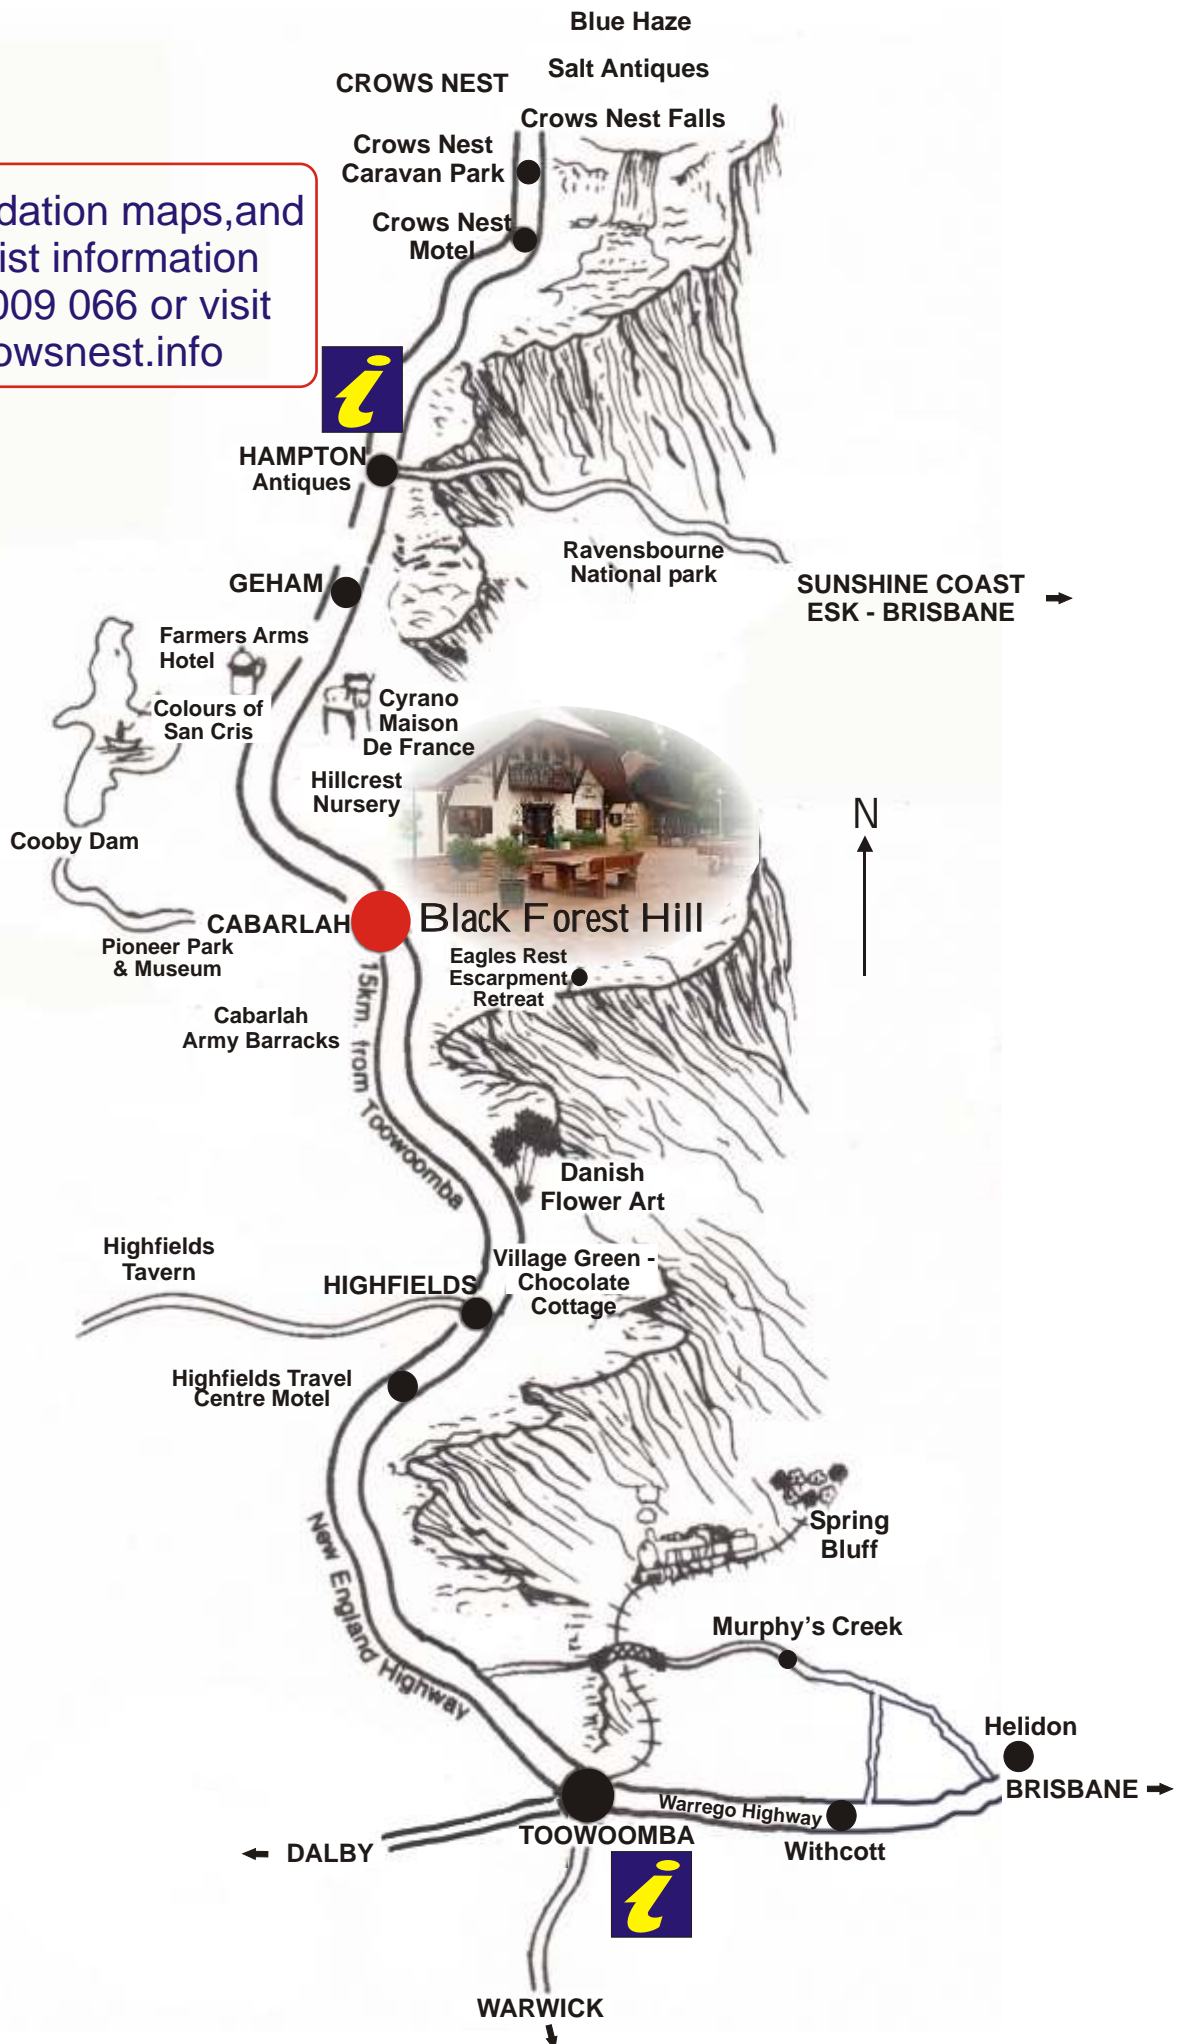

For accomodation maps, and other tourist information call 1800 009 066 or visit www.crowsnest.info

Don't leave this map at home - print it out and bring it with you!